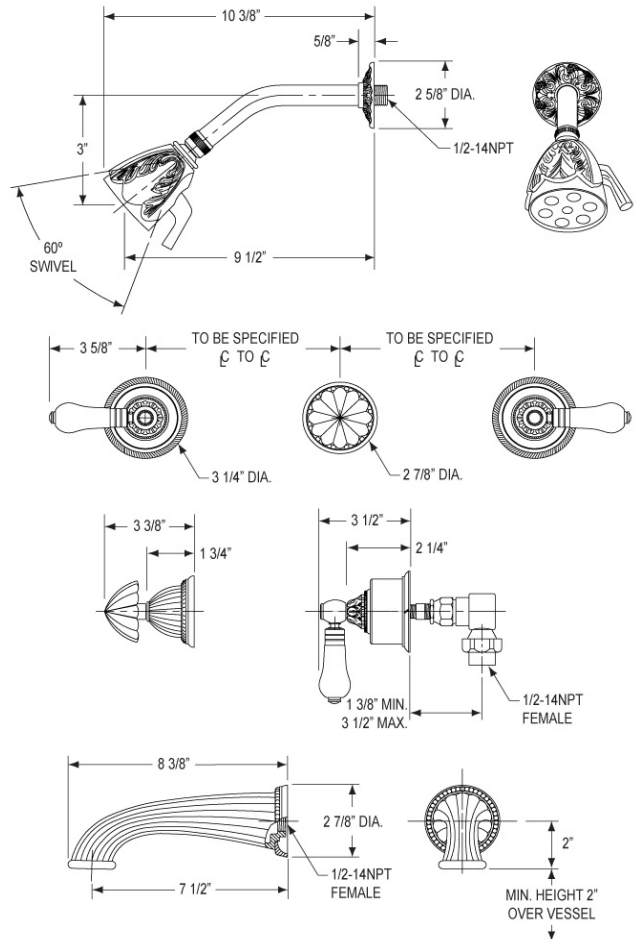

WARRANTY

- Limited Lifetime

COMPLIES WITH

- A112.18.1-05/CSA B125.1-2005-CERTIFIED
- cUPC-CERTIFIED
- UPC-CERTIFIED